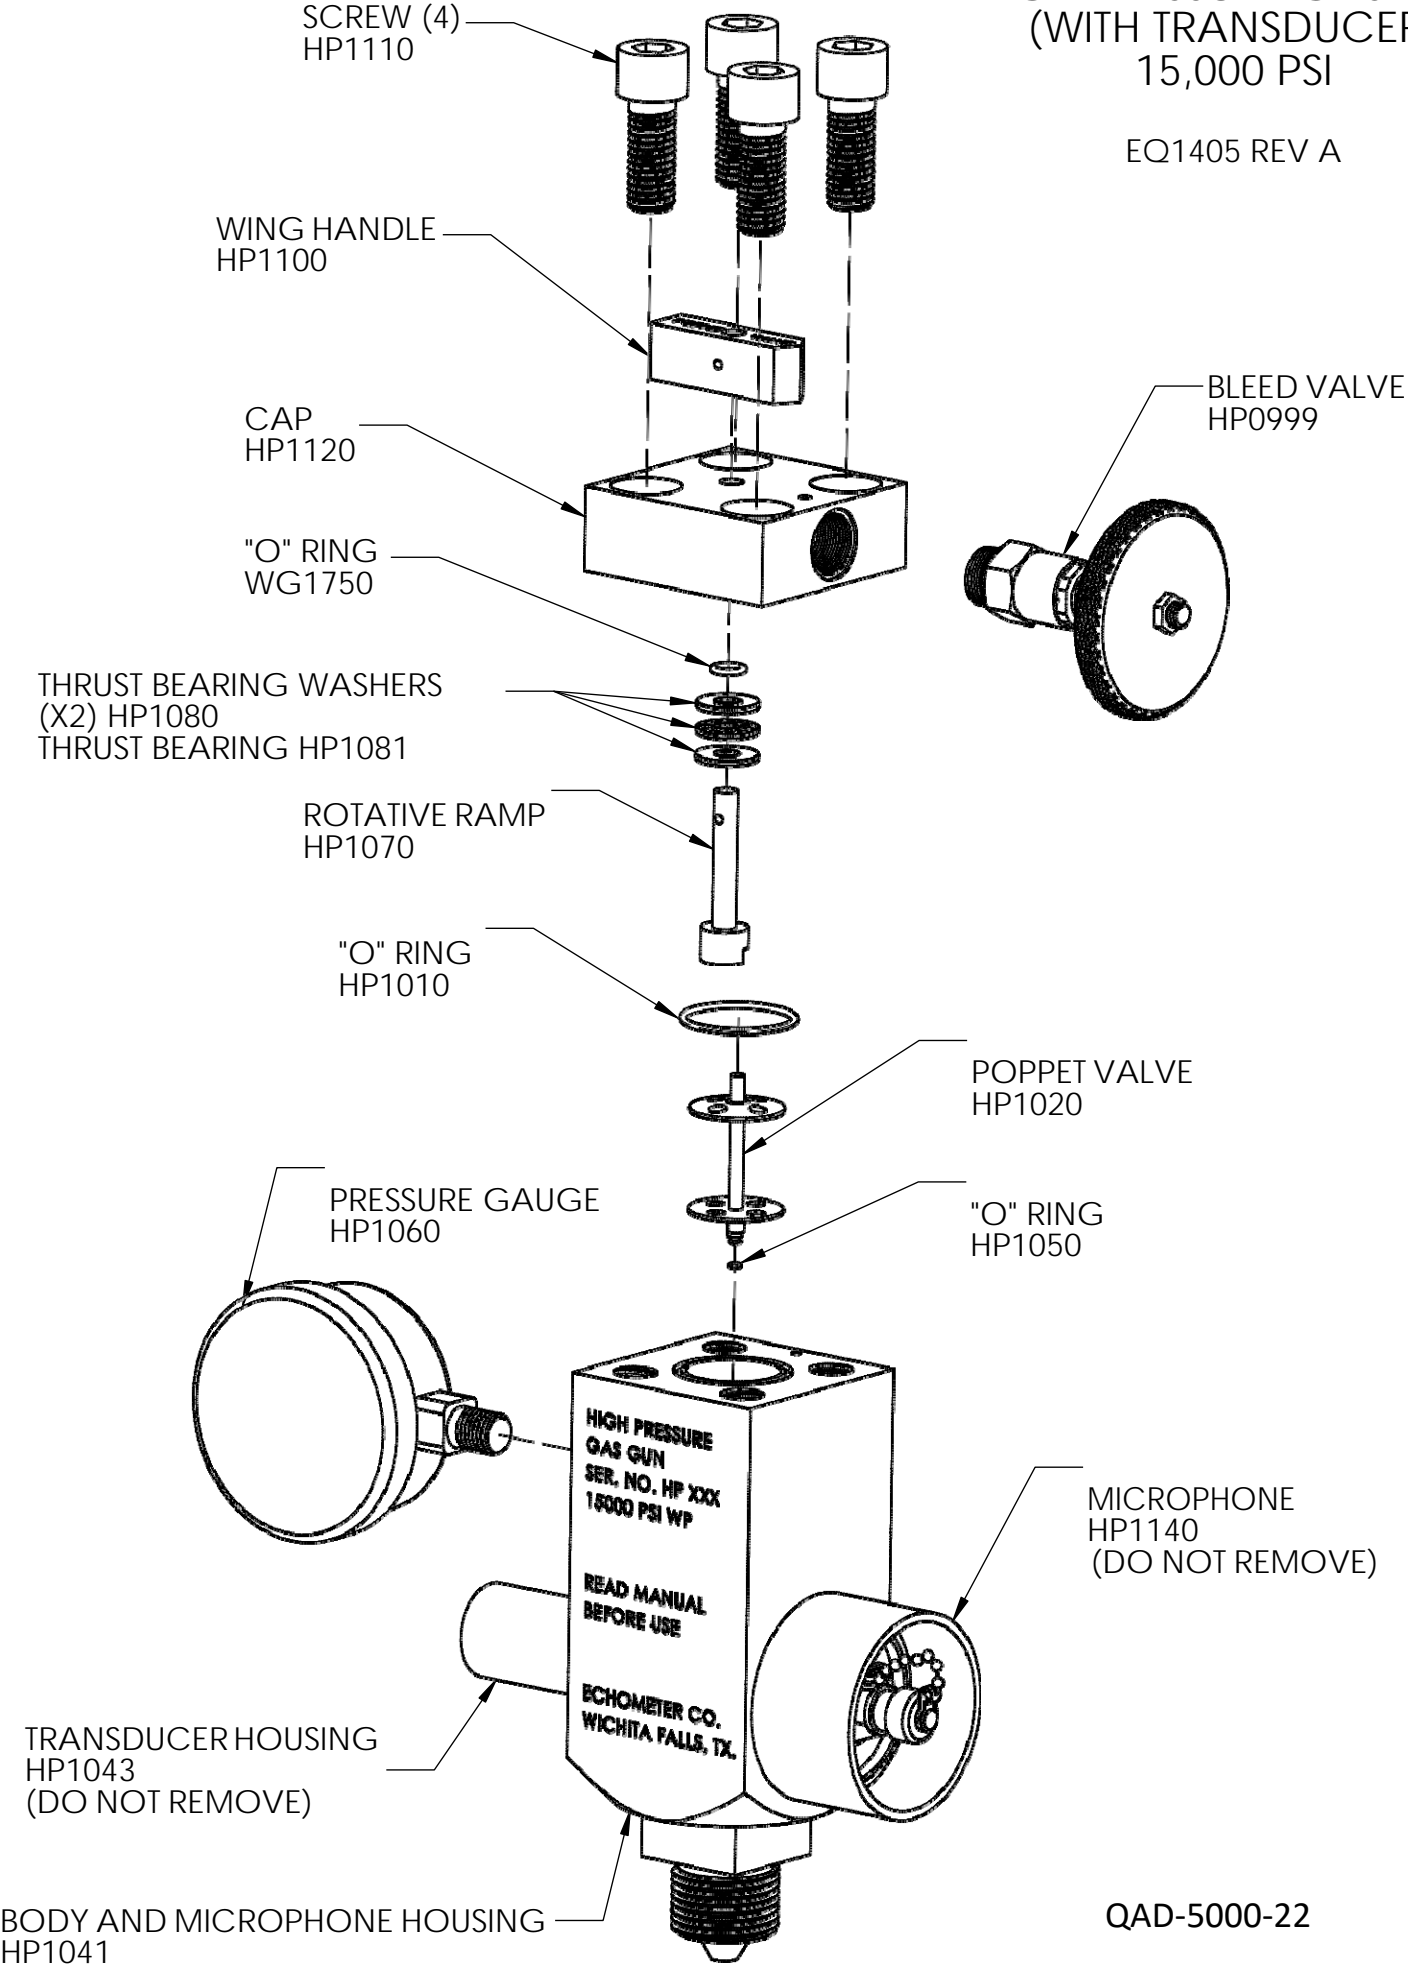

# HIGH PRESSURE GAS GUN (WITH TRANSDUCER) 15,000 PSI

EQ1405 REV A

QAD-5000-22